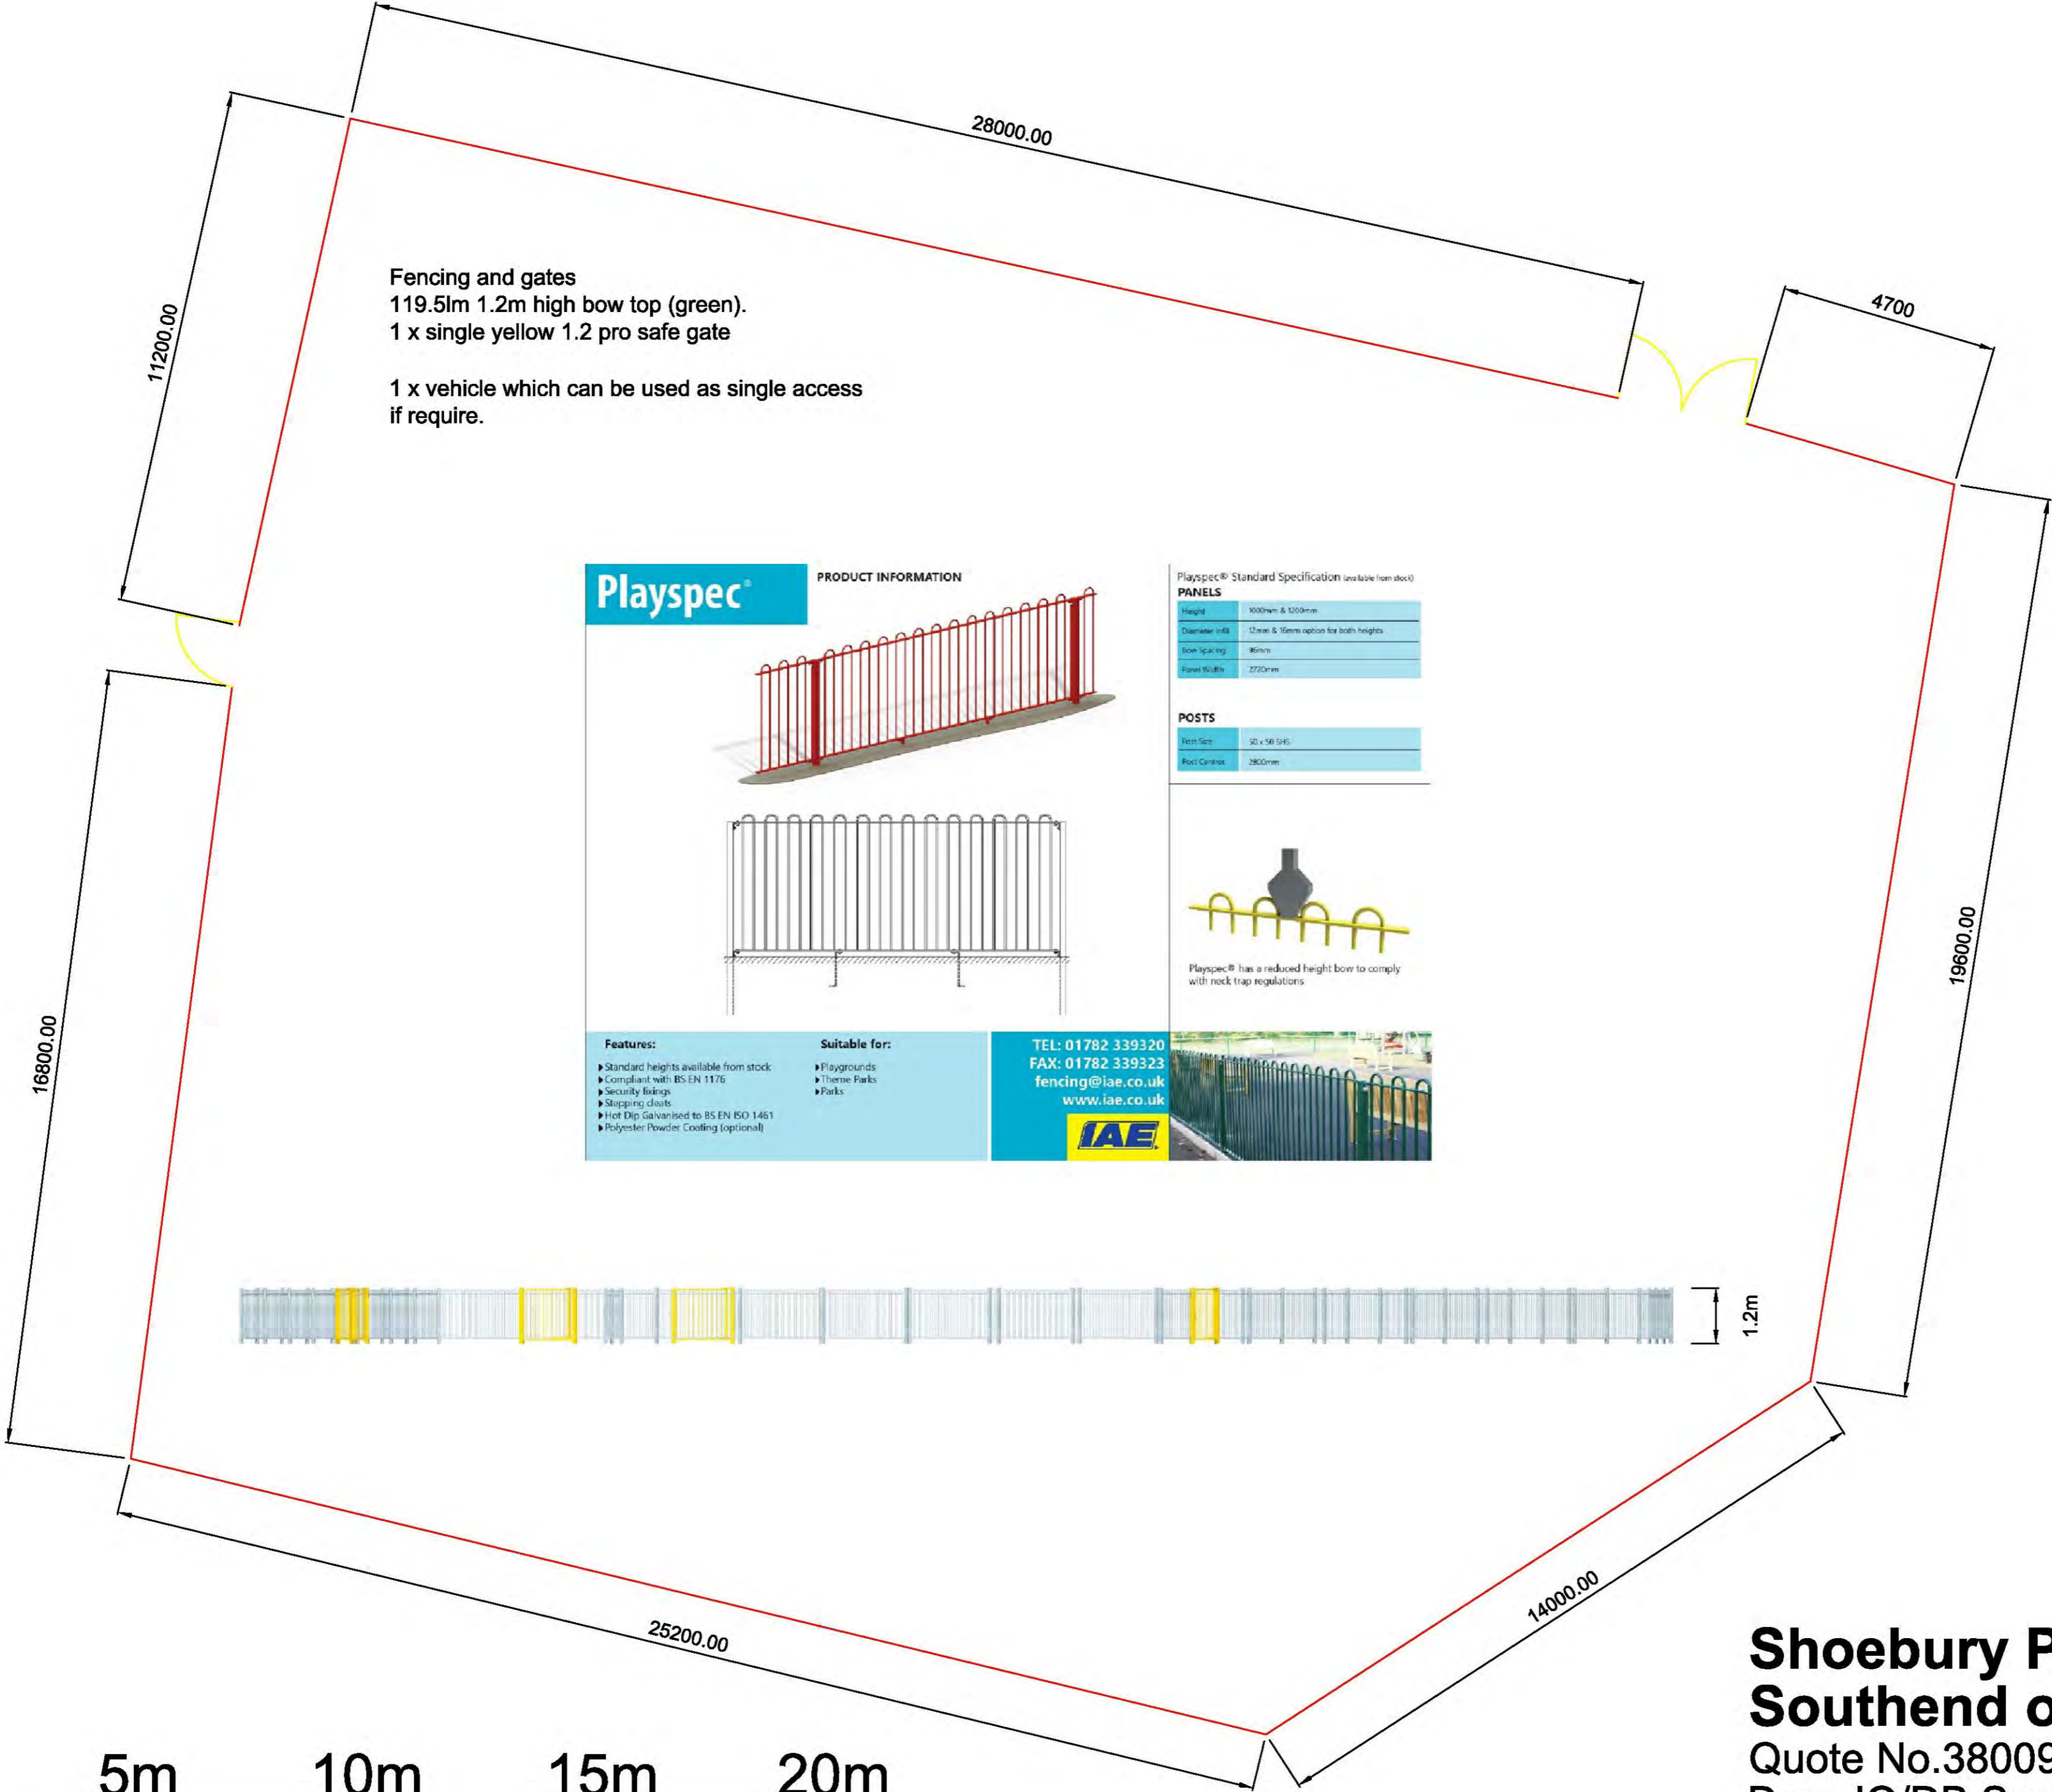

Fencing and gates
 119.5m 1.2m high bow top (green).
 1 x single yellow 1.2 pro safe gate

 1 x vehicle which can be used as single access
 if require.

Playspec PRODUCT INFORMATION

Playspec® Standard Specification (available from stock)

PANELS	
Height	900mm & 1200mm
Diameter in/Ø	12mm & 16mm option for both heights
Post Spacing	90mm
Panel Width	2720mm

POSTS	
Post Size	50 x 50 SHS
Post Centre	2800mm

Playspec® has a reduced height bow to comply with neck trap regulations

Features:

- Standard heights available from stock
- Compliant with BS EN 1176
- Security linkage
- Stepping clouts
- Hot Dip Galvanised to BS EN ISO 1461
- Polyester Powder Coating (optional)

Suitable for:

- Playgrounds
- Theme Parks
- Parks

TEL: 01782 339320
 FAX: 01782 339323
 fencing@iae.co.uk
 www.iae.co.uk

IAE

**Shoebury Park
 Southend on Sea - Fencing**
 Quote No.3800977A
 Dwn JO/DB Scale 1:100@A2 15.10.19
 Do not scale from this drawing